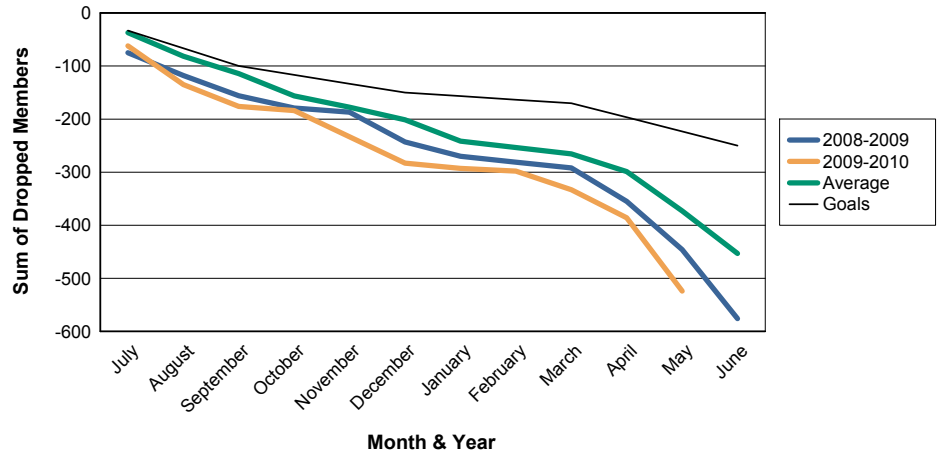

Sum of Dropped Members/ Month & Year

For District 324B3