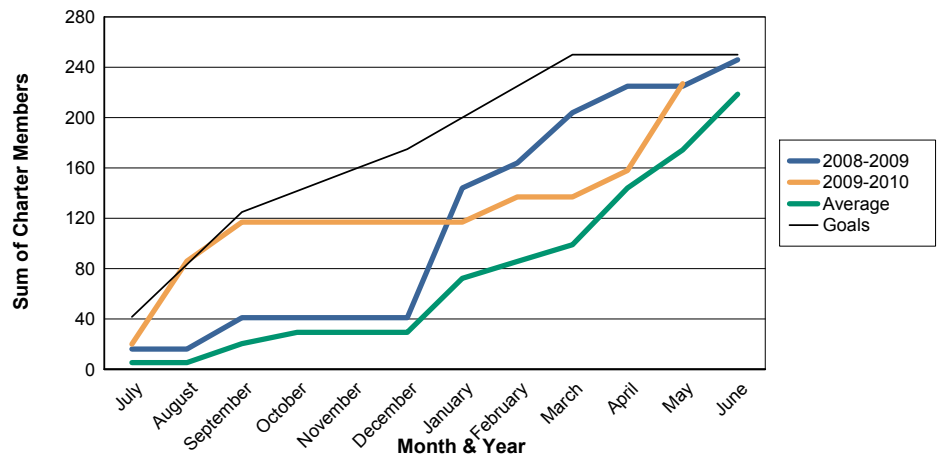

Sum of Charter Members/ Month & Year

For District 324B3