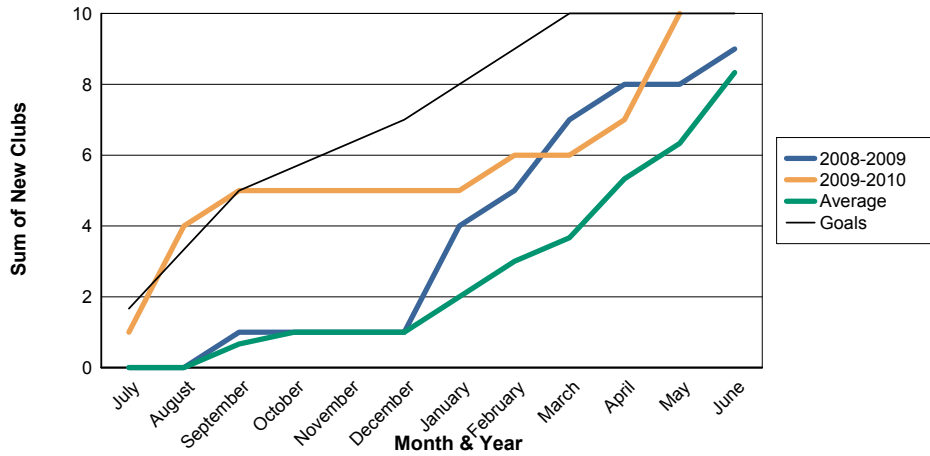

3 Year Comparisons for GMT Constitutional Area 6

By GMT District

As of May 2010

Sum of New Clubs/ Month & Year

For District 324B3

Sum of Dropped Clubs/ Month & Year

For District 324B3

Sum of Net Clubs/ Month & Year