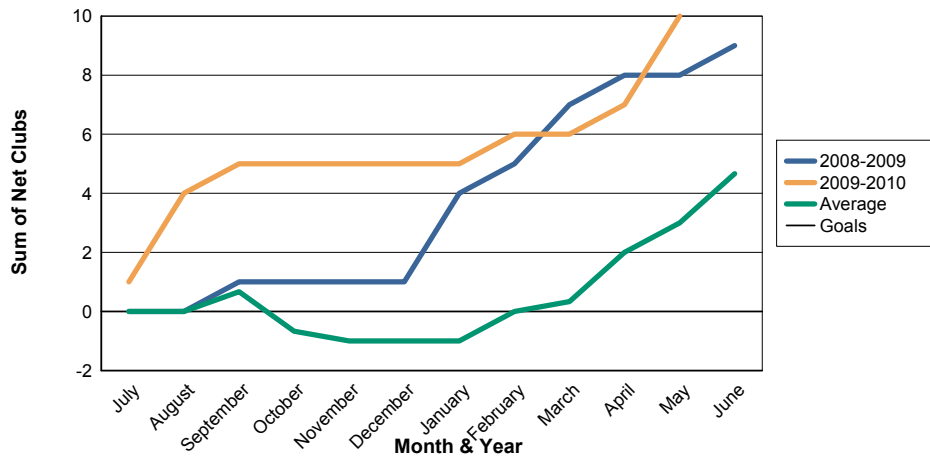

Sum of Net Clubs/ Month & Year

For District 324B3