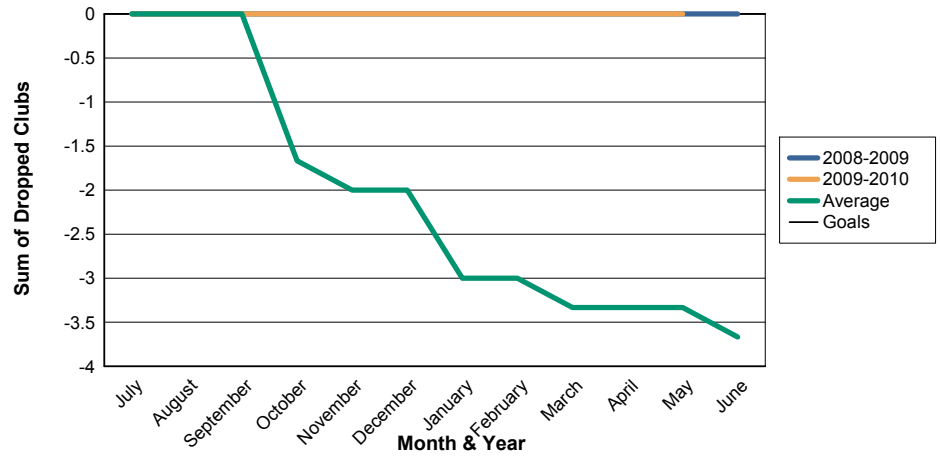

3 Year Comparisons for GMT Constitutional Area 6

By GMT District

As of May 2010

Sum of New Clubs/ Month & Year

For District 324B3

Sum of Dropped Clubs/ Month & Year

For District 324B3

Sum of Net Clubs/ Month & Year