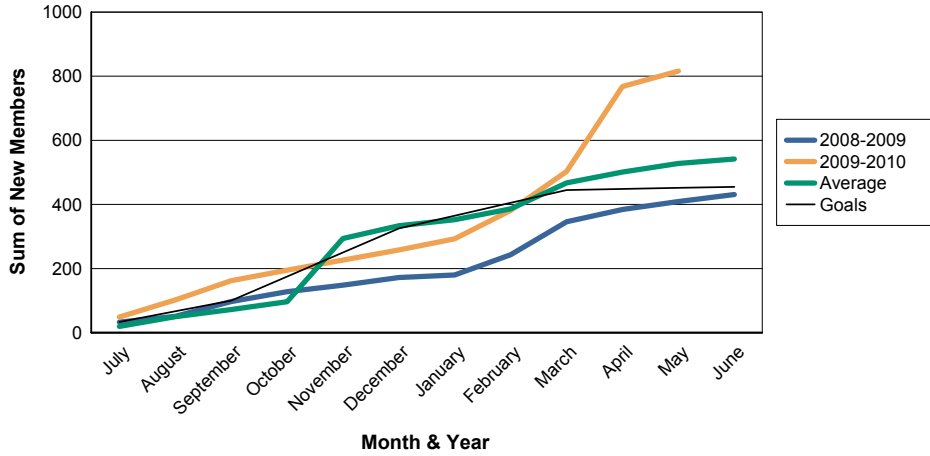

For District 324B3

Sum of Charter Members/ Month & Year

For District 324B3

3 Year Comparisons for GMT Constitutional Area 6

By GMT District

As of May 2010

Sum of New Members/ Month & Year

For District 324B3